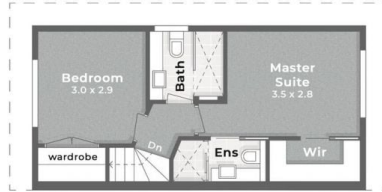

:: SECOND FLOOR - Ceiling up to 3.1m